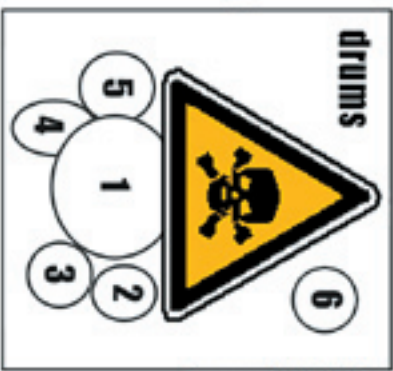

# INPUT LIST

1. KICK DRUM
2. SNARE
3. HI HAT
4. RACK TOM
5. FLOOR TOM
6. OVERHEAD
7. BASS D.I.
8. GUITAR
9. GUITAR SL
10. SAX SR
11. SAX CENTER
12. ACCORDION
13. VOCAL SR
14. VOCAL CENTER
15. VOCAL SL

MIC

MONITOR

**the iguanas  
stage plot  
6/03**